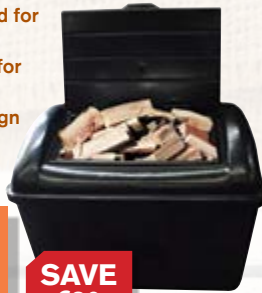

TITAN LOG STORE

- Large upper lid for easy access
- Ideal storage for timber fuel
- Compact design

NOW ONLY
€169.95

SAVE
€30