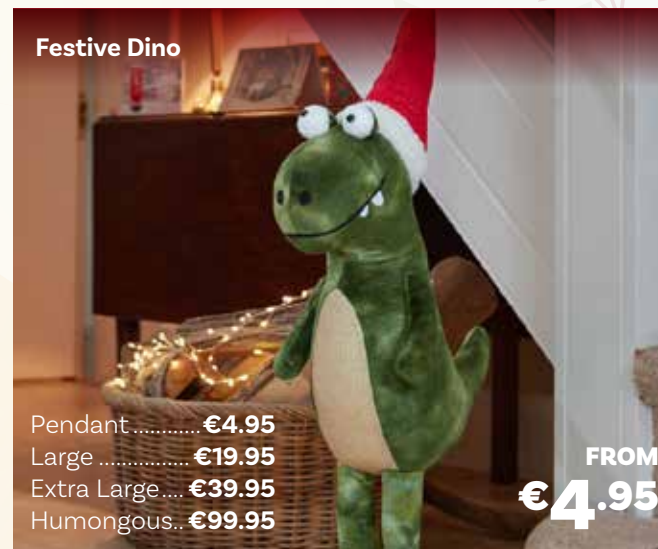

ONLY
€64.95

WonderLight Sleigh Scene - Large

ONLY
€10.99

Pop-Up Gatsby Tree 1.8m
Gold or silver available

ONLY
€36.95

Internally Lit Decorative House
Assorted styles.

EACH
€8.99

Festive Dino