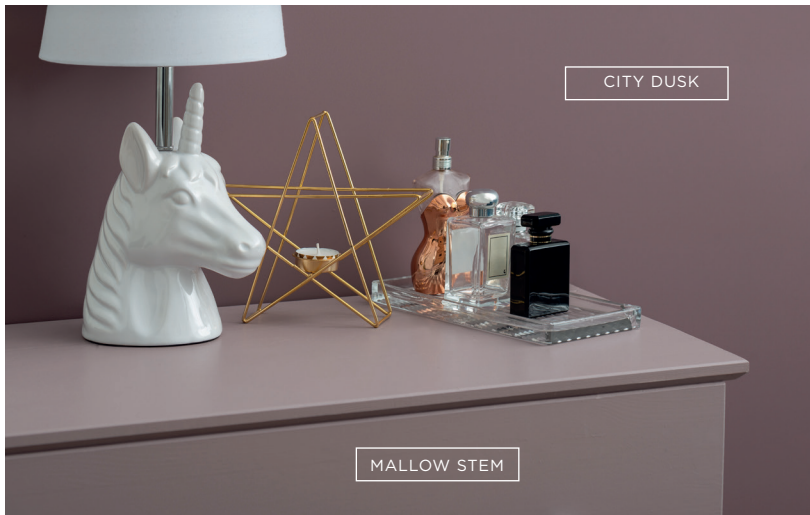

Bring the luxury of a five star hotel to your home with a rich blend of greys and warm whites - the ultimate comfort.

TEMPLAR GREY

OYSTER BED

SILVER MOONLIGHT

YOU MAY ALSO LIKE THESE COLOURS:

CITY DUSK

MALLOW STEM