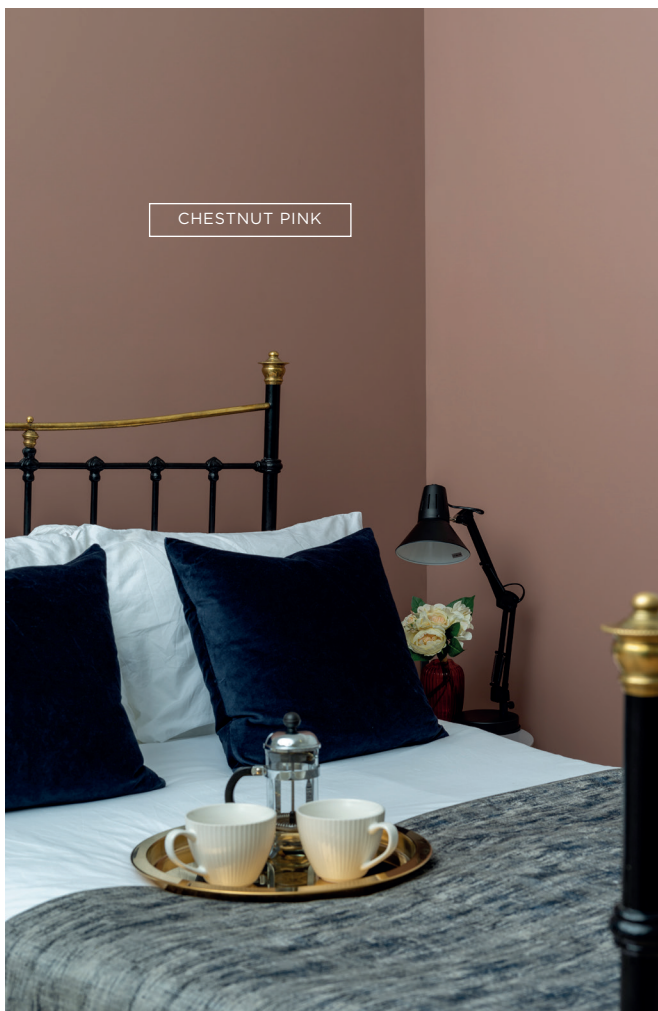

DISCOVER Colourtrend

IDEAS & INSPIRATION FOR EVERY ROOM IN YOUR HOME

Our Contemporary Collection is always at the forefront of colour trends to make choosing the perfect scheme for your home or space, easy and accessible.

We love to share our colour stories and ideas to inspire you, to show you how to pair your favourite Contemporary Collection colours together and how they also work with all our other collections; Historic, Weather and our 1320 colour system.

Expert colour advice is also always available instore with your local Colourtrend stockist. Visit www.colourtrend.ie/where_to_buy to find your local stockist.

CHESTNUT PINK

RESTFUL ROOM

At the beginning and the end of day, surround yourself with soft and relaxing tones. A true oasis to relax and recharge.

YOU MAY ALSO LIKE THESE COLOURS:

FORAGING

UNVEILED

REINVENT