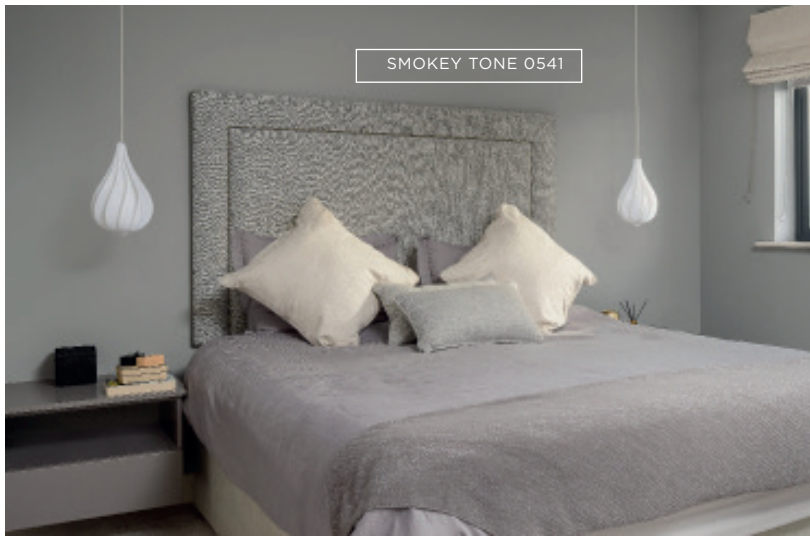

SMOKEY TONE 0541

PURE LUXURY

Bring the luxury of a five star hotel to your home with a rich blend of greys and warm whites - the ultimate comfort.